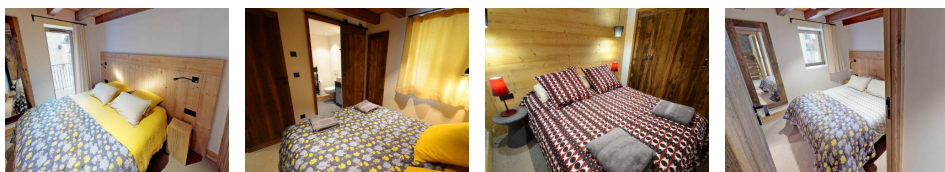

### Diagnostic énergétique

Rating in progress or not applicable.

ST MARTIN DE BELLEVILLE – La Villette area

CHALET L'ETABLE, 6 rooms on 5 levels, 10/12 people, 195sqm, southern exposure. Access to the slopes: approximately 280 meters from the village center ski lift - possibility of free shuttles (approximately 60m away - in winter season only - timetables: Tourist Office).

SERVICES INCLUDED (winter season - from December to April / summer season - from July to August): beds made on arrival, mid-stay cleaning (for a 7 night stay and more) and end-of-stay cleaning, towels, bath mats, tea towels, bathrobes, provision of toiletries kits (shampoo, shower gel, soap, ...), kitchen cleaning (sponge, dishwashing detergent, multi-use product and dishwasher tablets). Services on request outside this period.