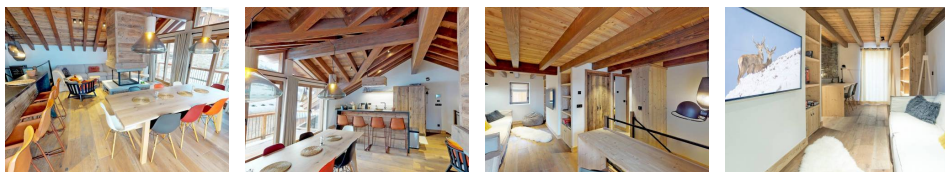

### Diagnostic énergétique

Rating in progress or not applicable.

ST MARTIN DE BELLEVILLE – La Villette area

CHALET L'ETABLE, 6 rooms on 5 levels, 10/12 people, 195sqm, southern exposure. Access to the slopes: approximately 280 meters from the village center ski lift - possibility of free shuttles (approximately 60m away - in winter season only - timetables: Tourist Office).