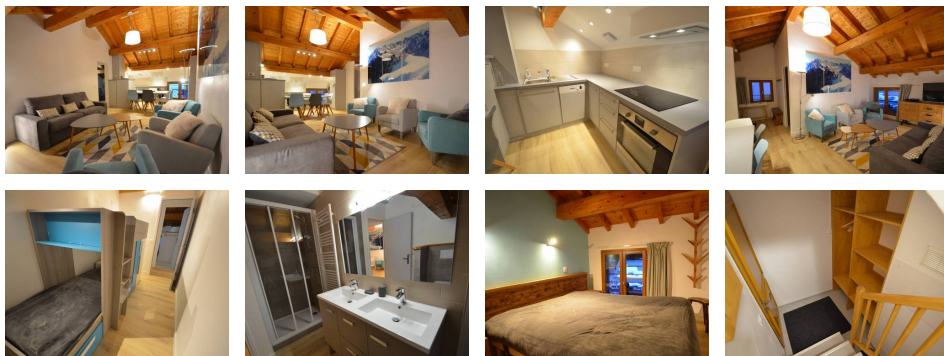

Type : Appartement

Area : 60 m²

Rooms : 3

Diagnostic énergétique

Rating in progress or not applicable.

ST MARCEL – CHALET BATHELEMY (n°1)

3 room apartment for 4/5 people, 60sqm, facing south, hamlet located 1.5km from St Martin de Belleville and 6km from Les Menuires.

Ground floor: entrance with storage & ski locker

First floor :

Living room/living room: sofa bed, television

Kitchen open to the living room: ceramic hob (x4), extractor hood, microwave, oven, fridge (freezer), dishwasher, toaster, kettle, coffee maker, raclette and fondue set

Bedroom 1: double bed

Bedroom 2: single bunk beds (sleeps 2)

Bathroom: washbasin, shower, heated towel rail, hair dryer, toilet