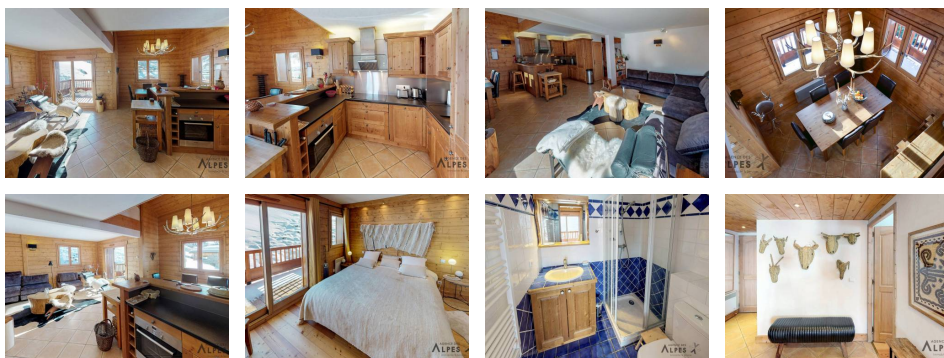

Appartement Saint-Martin-de-Belleville Les Villages de St Martin LES CHALETS DU DORON

668 €

Informations

City : Saint-Martin-de-Belleville
Region : Auvergne-Rhône-Alpes
Reference : CHDORB5
Mandat : EN-CHDORB5
Type : Appartement
Area : 119 m²
Rooms : 4
Floors : 3ème

Diagnostic énergétique

Rating in progress or not applicable.

LE BETTEX (village located between Saint Martin de Belleville and Les Menuires) - village entrance - Chalet du Doron N° B5

Duplex apartment 3 bedrooms, 6 persons, 119 sqm approx, 3rd floor with elevator, corner balcony facing South West

Distance to slopes: 300 m from chairlift connecting with Les Menuires

SERVICES INCLUDED (winter season: from December to April): end of stay cleaning

GROUND FLOOR :

Open plan kitchen: induction hob (4), kitchen hood, oven, fridge with freezer (148 L), dishwasher, coffee maker, kettle, toaster, waffle iron

Living/dining room: large sofa, access to the balcony

Bedroom 1: 1 double bed (180 x 200 cm) with en suite bathroom (washbasin, shower, towel