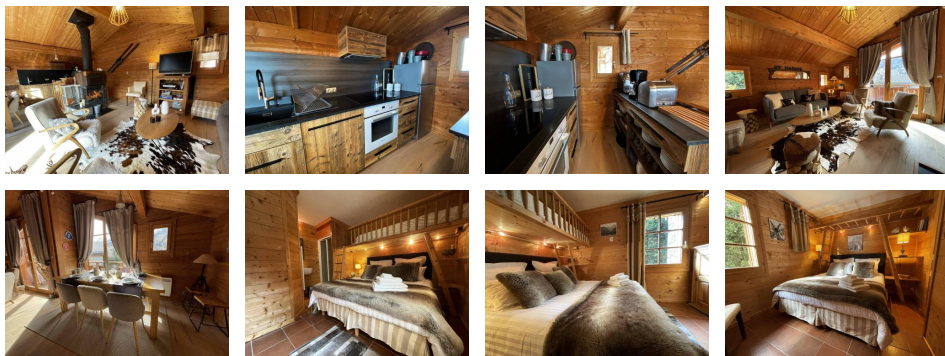

### ST MARCEL – CHALET NUBUCK

Individual chalet with 5 rooms on 3 levels – 8 people, 90 sqm, facing south, South-West Terrace not overlooked / Hamlet located 1.5km from St Martin de Belleville and 6km from Les Menuires Access to the slopes: 1.5km from the station of St Martin de Belleville – Free shuttle stop located 100m away

### GARDEN LEVEL

Bedroom 1: double bed (160 x 190), garden level access, adjoining bathroom: washbasin,